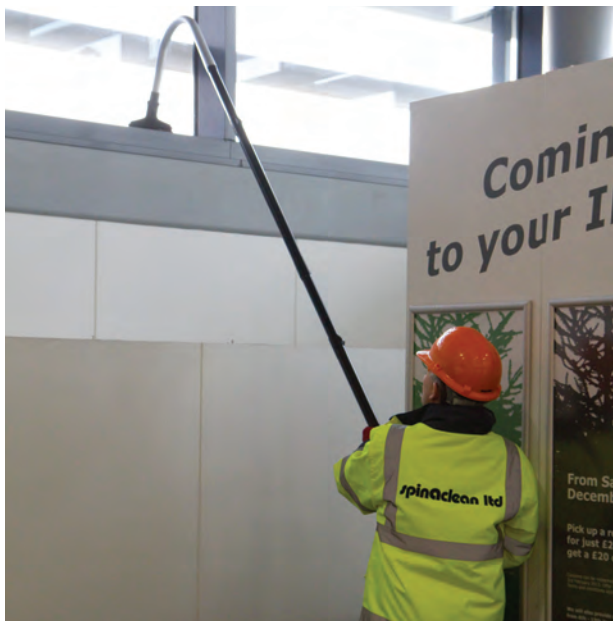

skyVac™

IPC Soteco
Integrated Professional Cleaning

Wireless
& Fully
Recordable
Camera
System

35%
More Lifting Power
than it's nearest rival

Before SkyVac

After SkyVac

NEW! SkyVac Side Entrance gives
Blockage-Free entry

SkyVac™ Professional Gutter Cleaning Equipment

The unique user friendly design of our cleaning systems offer many advantages for our customers

- No mess! ...It sucks gutters clean using a powerful industrial wet & dry vacuum cleaner
- SkyVac Poles are Carbon Fibre, giving the operator 3 major advantages
Strength, Rigidity, Feather Light Feel
- No need for expensive scaffolding, ladders or high access equipment
- Allows access to restricted areas such as roofing above conservatories
- For both domestic and commercial properties
- Complies with Health & Safety Regulations
- Light and easy to use

IPC Soteco
Integrated Professional Cleaning

skyVac™

IPC Soteco
Integrated Professional Cleaning

Internal High Reach Cleaning Systems

Each model has been designed to make life easier & safer

SkyVac™

Professional Gutter & High Reach Cleaning Equipment